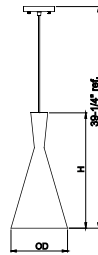

P203D

LED Mini Pendant

Features

Housing

Aluminum with Brush Finish

Optical

Electrical

120V

Lamp

GU24 LED Bulb: 9W, Energy Star Listed, Dimmable, Omni Direction Type, Color Temperature Option – 3000K, 4000K

GU24 CFL Bulb: 13W, 2700K or 4000K

Certification

ETL/cETL Listed

LED Type, Dimmable

Model	Input Voltage	Lamp	LED CT / CRI	Lumen (TYP)	Dimension (OD x H xH1 max)	Finish
P203D-60-3000K	120V	13W CFL or 9W GU24 LED Bulb	3000K / >80	820	10.0" x 21.3" x 6.0'	Brush Aluminum

Note: H1- Hanging Cable Length